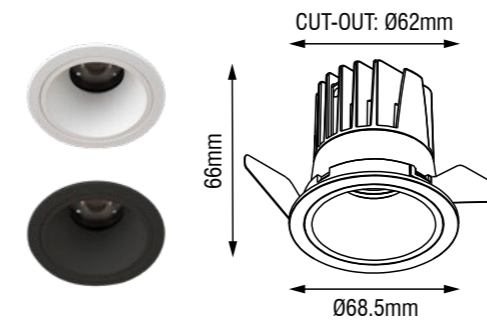

Gusto Rondo

tailored precision.

Designed for ultimate precision, the Gusto Rondo delivers a tight beam angle, making it perfect for accent lighting, retail displays, and high-precision tasks. With beam angles of 4° and 6°, a high CRI of 95, and a peak candela of 7500cd at 6°, Gusto ensures exceptional light quality.

Its leaf springs provide a secure and stable mounting solution. Choose Gusto for focused illumination where precision truly matters.

Gusto Rondo.

Description	Angle	White	Black
180lm 927 3.5W	4°	296AW927040000	296AB927040000
180lm 930 3.5W	4°	296AW930040000	296AB930040000
180lm 940 3.5W	4°	296AW940040000	296AB940040000
280lm 927 5.5W	6°	296AW927060000	296AB927060000
280lm 930 5.5W	6°	296AW930060000	296AB930060000
280lm 940 5.5W	6°	296AW940060000	296AB940060000