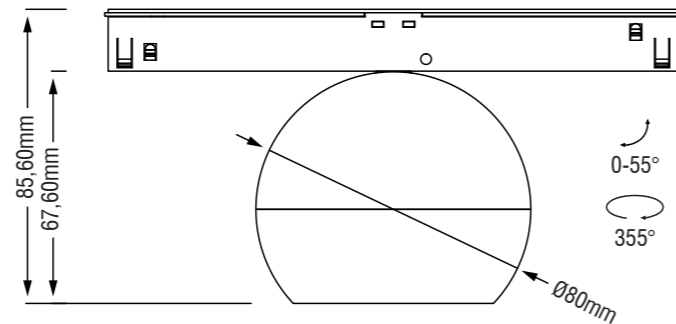

For the difference between Q1 and Q2 tracks, see page 194.

For Light source energy class and identifier please consult the datasheet on our website.

Dea Eros-Q2 S traccia.

| | | | | | |
|--|------------------------|-------------------|-----|-----------------|-----------------|
| | 790lm 927 10.5W | black high gloss | 40° | Q666DW92740BGF0 | Q666DB92740BGF0 |
| | 800lm 930 10.5W | black high gloss | 40° | Q666DW93040BGF0 | Q666DB93040BGF0 |
| | 810lm 940 10.5W | black high gloss | 40° | Q666DW94040BGF0 | Q666DB94040BGF0 |
| | 790lm 927 10.5W | silver high gloss | 40° | Q666DW92740SGF0 | Q666DB92740SGF0 |
| | 800lm 930 10.5W | silver high gloss | 40° | Q666DW93040SGF0 | Q666DB93040SGF0 |
| | 810lm 940 10.5W | silver high gloss | 40° | Q666DW94040SGF0 | Q666DB94040SGF0 |
| | 790lm 927 10.5W | chrome | 40° | Q666DW92740CHF0 | Q666DB92740CHF0 |
| | 800lm 930 10.5W | chrome | 40° | Q666DW93040CHF0 | Q666DB93040CHF0 |
| | 810lm 940 10.5W | chrome | 40° | Q666DW94040CHF0 | Q666DB94040CHF0 |
| | 790lm 927 10.5W | white | 40° | Q666DW92740WHF0 | Q666DB92740WHF0 |
| | 800lm 930 10.5W | white | 40° | Q666DW93040WHF0 | Q666DB93040WHF0 |
| | 810lm 940 10.5W | white | 40° | Q666DW94040WHF0 | Q666DB94040WHF0 |
| | 790lm 927 10.5W | gold | 40° | Q666DW92740GOF0 | Q666DB92740GOF0 |
| | 800lm 930 10.5W | gold | 40° | Q666DW93040GOF0 | Q666DB93040GOF0 |
| | 810lm 940 10.5W | gold | 40° | Q666DW94040GOF0 | Q666DB94040GOF0 |
| | 790lm 927 10.5W | black matt | 40° | Q666DW92740BMF0 | Q666DB92740BMF0 |
| | 800lm 930 10.5W | black matt | 40° | Q666DW93040BMF0 | Q666DB93040BMF0 |
| | 810lm 940 10.5W | black matt | 40° | Q666DW94040BMF0 | Q666DB94040BMF0 |
| | 790lm 927 10.5W | copper | 40° | Q666DW92740COF0 | Q666DB92740COF0 |
| | 800lm 930 10.5W | copper | 40° | Q666DW93040COF0 | Q666DB93040COF0 |
| | 810lm 940 10.5W | copper | 40° | Q666DW94040COF0 | Q666DB94040COF0 |