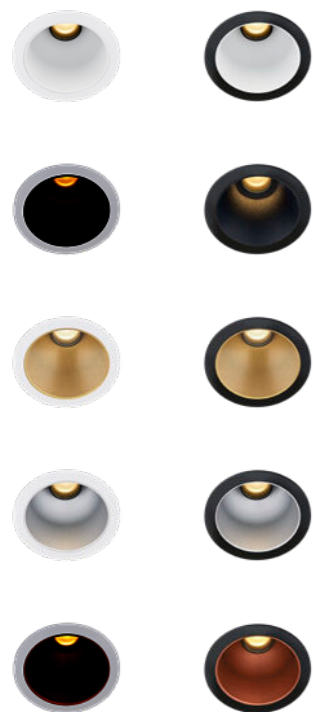

Dea Della Luce
By KARIZMA_{luce}

Dea Apollo
makes lighting extraordinary.

The fixed recessed spot Dea Apollo makes lighting extraordinary. This luminaire has been specially developed to illuminate under the most demanding conditions. With its charming appearance and robust IP65 protection, it is the perfect choice for bathrooms, balconies and verandas.

Dea Apollo.

Description	Reflector	Angle	White	Black
750lm 927 12W	white	35°	237EW92735WH00	237EB92735WH00
800lm 930 12W	white	35°	237EW93035WH00	237EB93035WH00
850lm 940 12W	white	35°	237EW94035WH00	237EB94035WH00
750lm 927 12W	black matt	35°	237EW92735BM00	237EB92735BM00
800lm 930 12W	black matt	35°	237EW93035BM00	237EB93035BM00
850lm 940 12W	black matt	35°	237EW94035BM00	237EB94035BM00
750lm 927 12W	gold	35°	237EW92735GO00	237EB92735GO00
800lm 930 12W	gold	35°	237EW93035GO00	237EB93035GO00
850lm 940 12W	gold	35°	237EW94035GO00	237EB94035GO00
750lm 927 12W	chrome	35°	237EW92735CH00	237EB92735CH00
800lm 930 12W	chrome	35°	237EW93035CH00	237EB93035CH00
850lm 940 12W	chrome	35°	237EW94035CH00	237EB94035CH00
750lm 927 12W	copper	35°	237EW92735CO00	237EB92735CO00
800lm 930 12W	copper	35°	237EW93035CO00	237EB93035CO00
850lm 940 12W	copper	35°	237EW94035CO00	237EB94035CO00