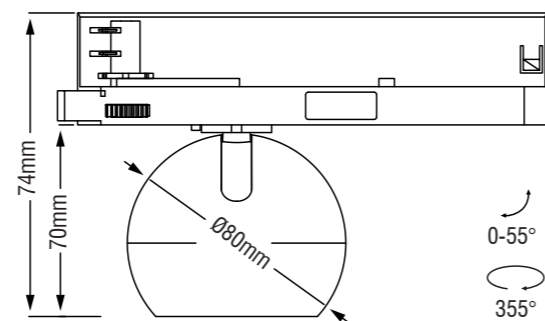

Dea Eros S traccia.

	<b>790lm 927 10.5W</b>	black high gloss	40°	656DW92740BGF0	656DB92740BGF0
	<b>800lm 930 10.5W</b>	black high gloss	40°	656DW93040BGF0	656DB93040BGF0
	<b>810lm 940 10.5W</b>	black high gloss	40°	656DW94040BGF0	656DB94040BGF0
	<b>790lm 927 10.5W</b>	silver high gloss	40°	656DW92740SGF0	656DB92740SGF0
	<b>800lm 930 10.5W</b>	silver high gloss	40°	656DW93040SGF0	656DB93040SGF0
	<b>810lm 940 10.5W</b>	silver high gloss	40°	656DW94040SGF0	656DB94040SGF0
	<b>790lm 927 10.5W</b>	chrome	40°	656DW92740CHF0	656DB92740CHF0
	<b>800lm 930 10.5W</b>	chrome	40°	656DW93040CHF0	656DB93040CHF0
	<b>810lm 940 10.5W</b>	chrome	40°	656DW94040CHF0	656DB94040CHF0
	<b>790lm 927 10.5W</b>	white	40°	656DW92740WHF0	656DB92740WHF0
	<b>800lm 930 10.5W</b>	white	40°	656DW93040WHF0	656DB93040WHF0
	<b>810lm 940 10.5W</b>	white	40°	656DW94040WHF0	656DB94040WHF0
	<b>790lm 927 10.5W</b>	gold	40°	656DW92740GOF0	656DB92740GOF0
	<b>800lm 930 10.5W</b>	gold	40°	656DW93040GOF0	656DB93040GOF0
	<b>810lm 940 10.5W</b>	gold	40°	656DW94040GOF0	656DB94040GOF0
	<b>790lm 927 10.5W</b>	black matt	40°	656DW92740BMF0	656DB92740BMF0
	<b>800lm 930 10.5W</b>	black matt	40°	656DW93040BMF0	656DB93040BMF0
	<b>810lm 940 10.5W</b>	black matt	40°	656DW94040BMF0	656DB94040BMF0
	<b>790lm 927 10.5W</b>	copper	40°	656DW92740COF0	656DB92740COF0
	<b>800lm 930 10.5W</b>	copper	40°	656DW93040COF0	656DB93040COF0
	<b>810lm 940 10.5W</b>	copper	40°	656DW94040COF0	656DB94040COF0