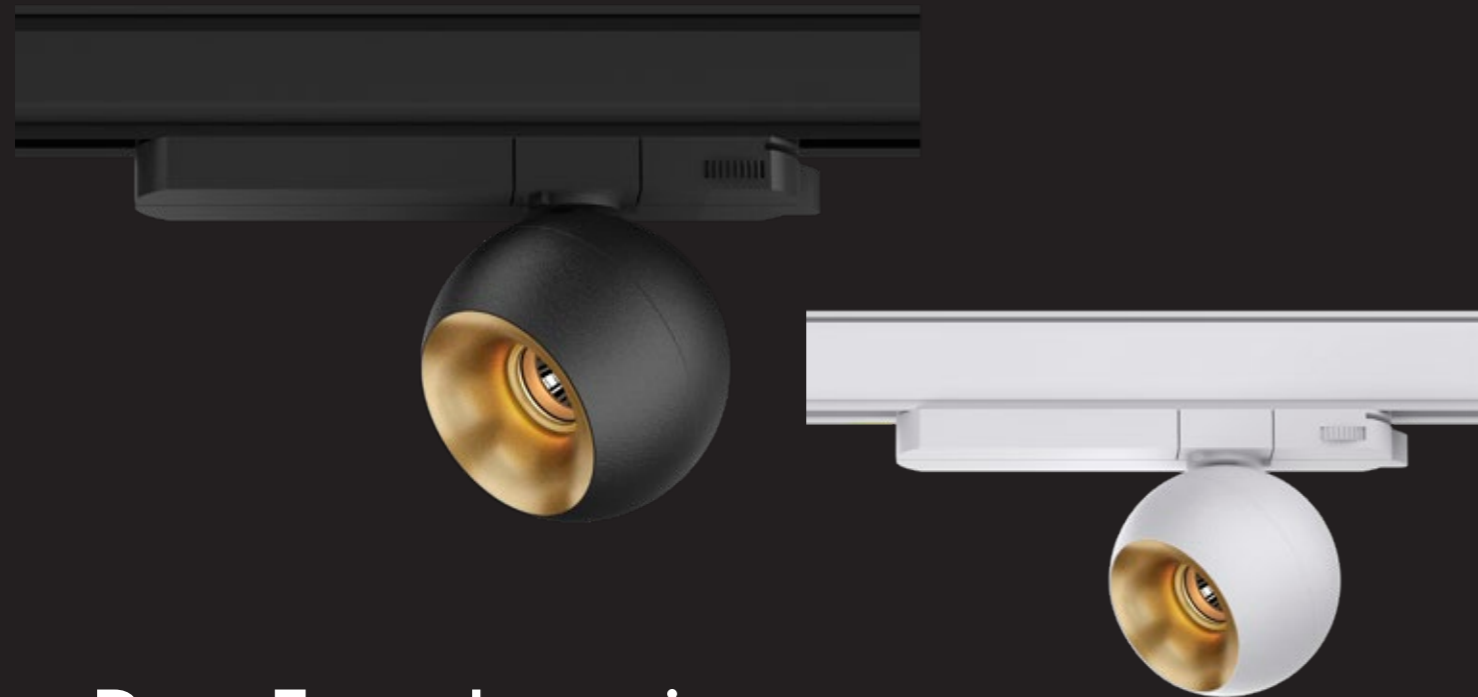

Dea Della Luce  
By KARIZMA<sub>luce</sub>

**Dea Eros traccia**  
*connecting people.*

Create an attractive atmosphere with this irresistible 220V track luminaire. Be prepared to instantly fall in love with its modern design and radiant lighting. Create the perfect match by choosing the perfect reflector color and combining it with other Dea Eros fixtures.

Dea Eros S traccia.

	<b>790lm 927 10.5W</b>	black high gloss	40°	656DW92740BGF0	656DB92740BGF0
	<b>800lm 930 10.5W</b>	black high gloss	40°	656DW93040BGF0	656DB93040BGF0
	<b>810lm 940 10.5W</b>	black high gloss	40°	656DW94040BGF0	656DB94040BGF0
	<b>790lm 927 10.5W</b>	silver high gloss	40°	656DW92740SGF0	656DB92740SGF0
	<b>800lm 930 10.5W</b>	silver high gloss	40°	656DW93040SGF0	656DB93040SGF0
	<b>810lm 940 10.5W</b>	silver high gloss	40°	656DW94040SGF0	656DB94040SGF0
	<b>790lm 927 10.5W</b>	chrome	40°	656DW92740CHF0	656DB92740CHF0
	<b>800lm 930 10.5W</b>	chrome	40°	656DW93040CHF0	656DB93040CHF0
	<b>810lm 940 10.5W</b>	chrome	40°	656DW94040CHF0	656DB94040CHF0
	<b>790lm 927 10.5W</b>	white	40°	656DW92740WHF0	656DB92740WHF0
	<b>800lm 930 10.5W</b>	white	40°	656DW93040WHF0	656DB93040WHF0
	<b>810lm 940 10.5W</b>	white	40°	656DW94040WHF0	656DB94040WHF0
	<b>790lm 927 10.5W</b>	gold	40°	656DW92740GOF0	656DB92740GOF0
	<b>800lm 930 10.5W</b>	gold	40°	656DW93040GOF0	656DB93040GOF0
	<b>810lm 940 10.5W</b>	gold	40°	656DW94040GOF0	656DB94040GOF0
	<b>790lm 927 10.5W</b>	black matt	40°	656DW92740BMF0	656DB92740BMF0
	<b>800lm 930 10.5W</b>	black matt	40°	656DW93040BMF0	656DB93040BMF0
	<b>810lm 940 10.5W</b>	black matt	40°	656DW94040BMF0	656DB94040BMF0
	<b>790lm 927 10.5W</b>	copper	40°	656DW92740COF0	656DB92740COF0
	<b>800lm 930 10.5W</b>	copper	40°	656DW93040COF0	656DB93040COF0
	<b>810lm 940 10.5W</b>	copper	40°	656DW94040COF0	656DB94040COF0