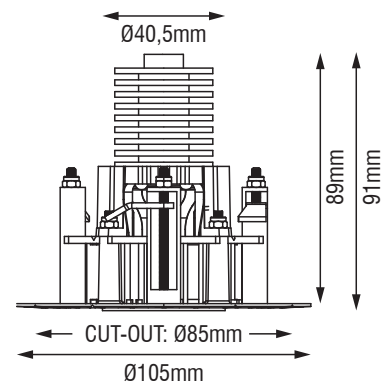

Driver (200mA/31Vf) must be ordered separately.

For Light source energy class and identifier please consult the datasheet on our website.

Installation frames are included, extra frames can be ordered separately (page 144).