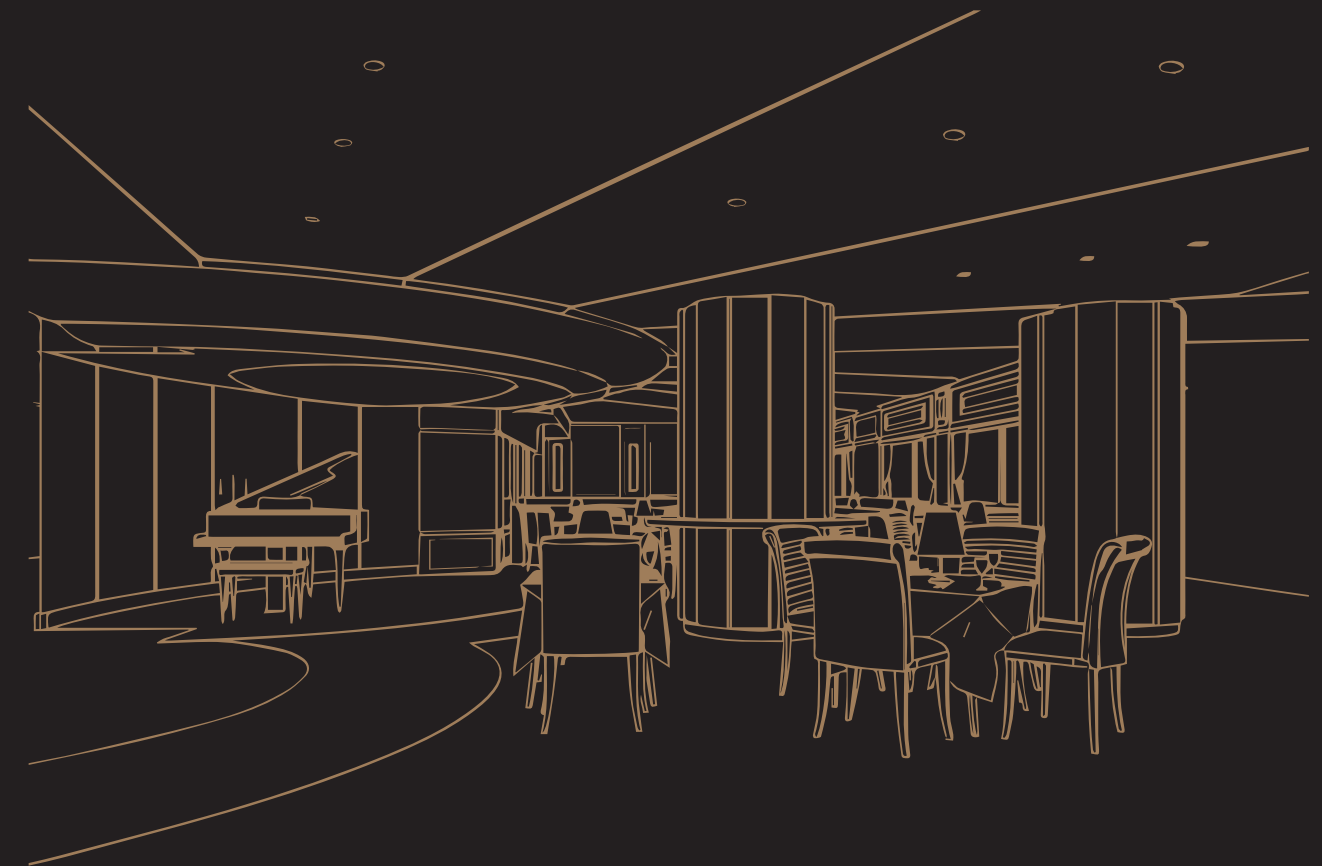

Dea Della Luce
By KARIZMA_{luce}

Dea Diana

Deep module, elegant looks.

When you want to go subtle, you have to go trimless. The Dea Diana offers a whole new lighting experience. The deep module, elegant looks and endless range of applications guarantee a refined look. The reflectors can be changed in case of wish or need, because they are fixed by a magnet. In this way, the Dea Diana always meets your wishes.

Dea Diana XS.

Description	Reflector	Angle	White	Black
490lm 927 6.2W	black high gloss	34°	224BW92734BG00	224BB92734BG00
500lm 930 6.2W	black high gloss	34°	224BW93034BG00	224BB93034BG00
510lm 940 6.2W	black high gloss	34°	224BW94034BG00	224BB94034BG00
490lm 927 6.2W	silver high gloss	34°	224BW92734SG00	224BB92734SG00
500lm 930 6.2W	silver high gloss	34°	224BW93034SG00	224BB93034SG00
510lm 940 6.2W	silver high gloss	34°	224BW94034SG00	224BB94034SG00
490lm 927 6.2W	chrome	34°	224BW92734CH00	224BB92734CH00
500lm 930 6.2W	chrome	34°	224BW93034CH00	224BB93034CH00
510lm 940 6.2W	chrome	34°	224BW94034CH00	224BB94034CH00
490lm 927 6.2W	white	34°	224BW92734WH00	224BB92734WH00
500lm 930 6.2W	white	34°	224BW93034WH00	224BB93034WH00
510lm 940 6.2W	white	34°	224BW94034WH00	224BB94034WH00
490lm 927 6.2W	gold	34°	224BW92734GO00	224BB92734GO00
500lm 930 6.2W	gold	34°	224BW93034GO00	224BB93034GO00
510lm 940 6.2W	gold	34°	224BW94034GO00	224BB94034GO00
490lm 927 6.2W	black matt	34°	224BW92734BM00	224BB92734BM00
500lm 930 6.2W	black matt	34°	224BW93034BM00	224BB93034BM00
510lm 940 6.2W	black matt	34°	224BW94034BM00	224BB94034BM00
490lm 927 6.2W	copper	34°	224BW92734CO00	224BB92734CO00
500lm 930 6.2W	copper	34°	224BW93034CO00	224BB93034CO00
510lm 940 6.2W	copper	34°	224BW94034CO00	224BB94034CO00