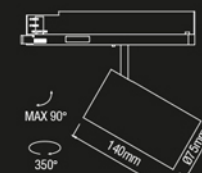

Dea Juno M

Description	reflector	∧	white	black
1550lm 927 20W	black high gloss	40°	607GW92740BGF0	607GB92740BGF0
1600lm 930 20W	black high gloss	40°	607GW93040BGF0	607GB93040BGF0
1650lm 940 20W	black high gloss	40°	607GW94040BGF0	607GB94040BGF0
1750lm 927 20W	silver high gloss	40°	607HW92740SGF0	607HB92740SGF0
1750lm 930 20W	silver high gloss	40°	607HW93040SGF0	607HB93040SGF0
1800lm 940 20W	silver high gloss	40°	607HW94040SGF0	607HB94040SGF0
1650lm 927 20W	chrome	40°	607GW92740CHF0	607GB92740CHF0
1700lm 930 20W	chrome	40°	607GW93040CHF0	607GB93040CHF0
1750lm 940 20W	chrome	40°	607HW94040CHF0	607HB94040CHF0
1650lm 927 20W	white	40°	607GW92740WHF0	607GB92740WHF0
1650lm 930 20W	white	40°	607GW93040WHF0	607GB93040WHF0
1700lm 940 20W	white	40°	607GW94040WHF0	607GB94040WHF0
1600lm 927 20W	gold	40°	607GW92740GOF0	607GB92740GOF0
1650lm 930 20W	gold	40°	607CW93040GOF0	607GB93040GOF0
1700lm 940 20W	gold	40°	607GW94040GOF0	607GB94040GOF0
1500lm 927 20W	black matt	40°	607GW92740BMF0	607GB92740BMF0
1550lm 930 20W	black matt	40°	607GW93040BMF0	607GB93040BMF0
1600lm 940 20W	black matt	40°	607GW94040BMF0	607GB94040BMF0