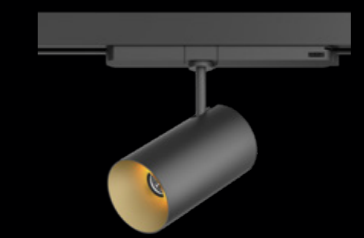

DEA JUNO

DEA CONCORDIA

Housing colors

Reflector colors