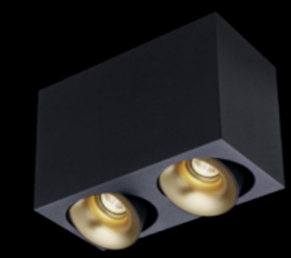

DEA FORTUNA