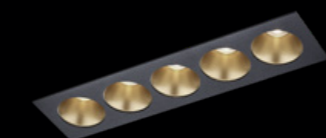

DEA ADITI

DEA CONCORDIA

Housing colors

Reflector colors