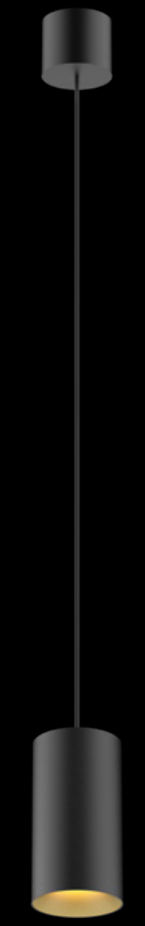

DEA CONCORDIA

DEA VESTA

Housing colors

Reflector colors