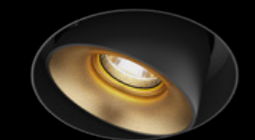

DEA CONCORDIA

DEA DEVI

Housing colors

Reflector colors