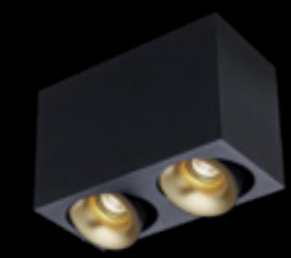

DEA FORTUNA