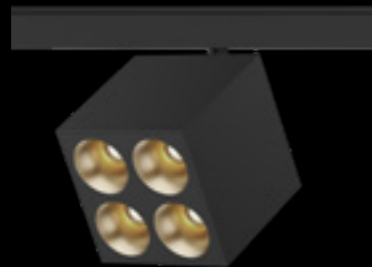

RECESSED, SURFACE- MOUNTED AND TRACK.

Boost your lighting plan exactly the way you like it: the multi dot series is available in recessed, surface-mounted and track 48V versions.

Choose a white or black body and add your anti-glare reflectors of choice. There are six classy color options available. Whatever combination you choose, your interior will be enriched in unprecedented ways.

A RICH RANGE OF OPTIONS.

The design is not only eye-catching. It also has an extremely low glare (UGR<19). You can choose from two different beam angles (22° and 36°). The luminaires are very energy-saving with an output of 2.1W, up to 170lm each dot. And the basic parameters? We offer a high CRI 90+ as a standard and a color spectrum of 2700K, 3000K or 4000K with dimming options (Phase-Cut and/or DALI).

DESIGNED FOR CONNOISSEURS.

The multi dot series is specially designed for places where the most exclusive lighting is required: bars, boutiques, galleries, restaurants, classic retail and private luxury houses. The extra low glare also makes them great for luxury offices and hotel rooms.

DEA FIDES

DEA FODLA

DEA FAND

Reflector colors Dea series

MULTI DOT SERIES 48V TRACK

Housing colors

DEA PALLAS-Q1

DEA PANTOS-Q1