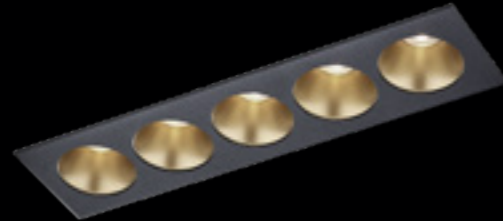

MULTI DOT SERIES RECESSED

Housing colors

DEA ADITI

Reflector colors Dea series

MULTI DOT SERIES SURFACE MOUNTED

Housing colors

Reflector colors Dea series