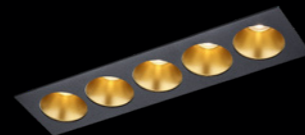

DEA AMATA

DEA AMOR

DEA ADITI

DEA DIANA

DEA CONCORDIA

DEA VESTA

Housing colors

Reflector colors