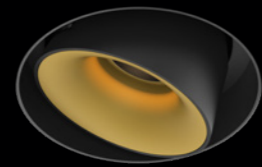

POWERFUL AND REFINED.

The reflectors are also available in 6 contemporary colours. Together with the deep-set light, the tasteful design, and the groundbreaking specifications, this offers a completely new lighting experience.

DEA ADITI

DEA DIANA

DEA JUNO

DEA PALLAS-Q1

DEA PANTOS-Q1

DEA DEVI

DEA DION

DEA DURGA