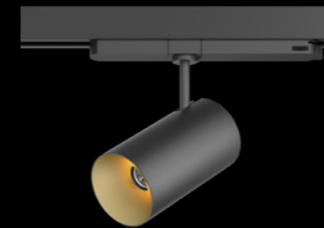

DEA AMATA

DEA AMOR

DEA DIANA

DEA JUNO

DEA CONCORDIA

DEA VESTA

Housing colors

Reflector colors