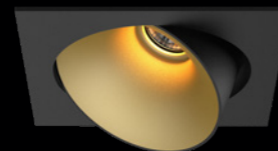

DEA AMATA

DEA AMOR

DEA DIANA

DEA CERES

DEA CONCORDIA

DEA VESTA

Housing colors

Reflector colors