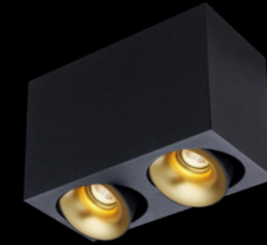

DEA FORTUNA