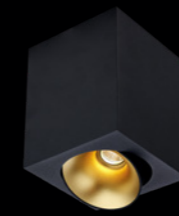

DEA AMATA

DEA AMOR

DEA FAUNA

DEA DIANA

DEA CONCORDIA

DEA VESTA

Housing colors

Reflector colors