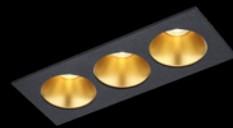

DEA ASTARTE