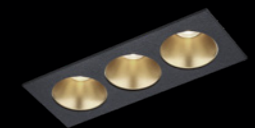

DEA ASTARTE