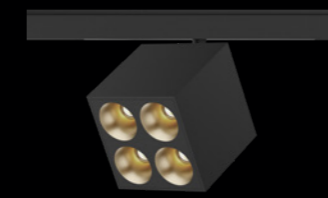

DEA PELE-Q1