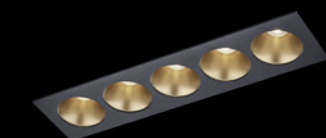

DEA ADITI

DEA CONCORDIA

Housing colors

Reflector colors