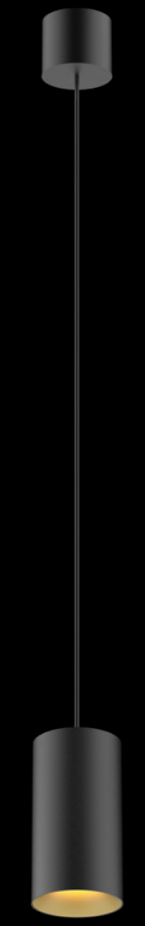

DEA CONCORDIA

DEA VESTA

Housing colors

Reflector colors