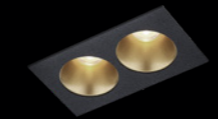

DEA AMON

DEA CONCORDIA

Housing colors

Reflector colors