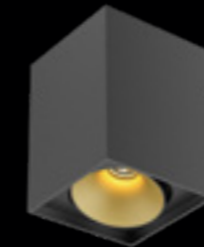

DEA CONCORDIA

DEA FAUNA

Housing colors

Reflector colors