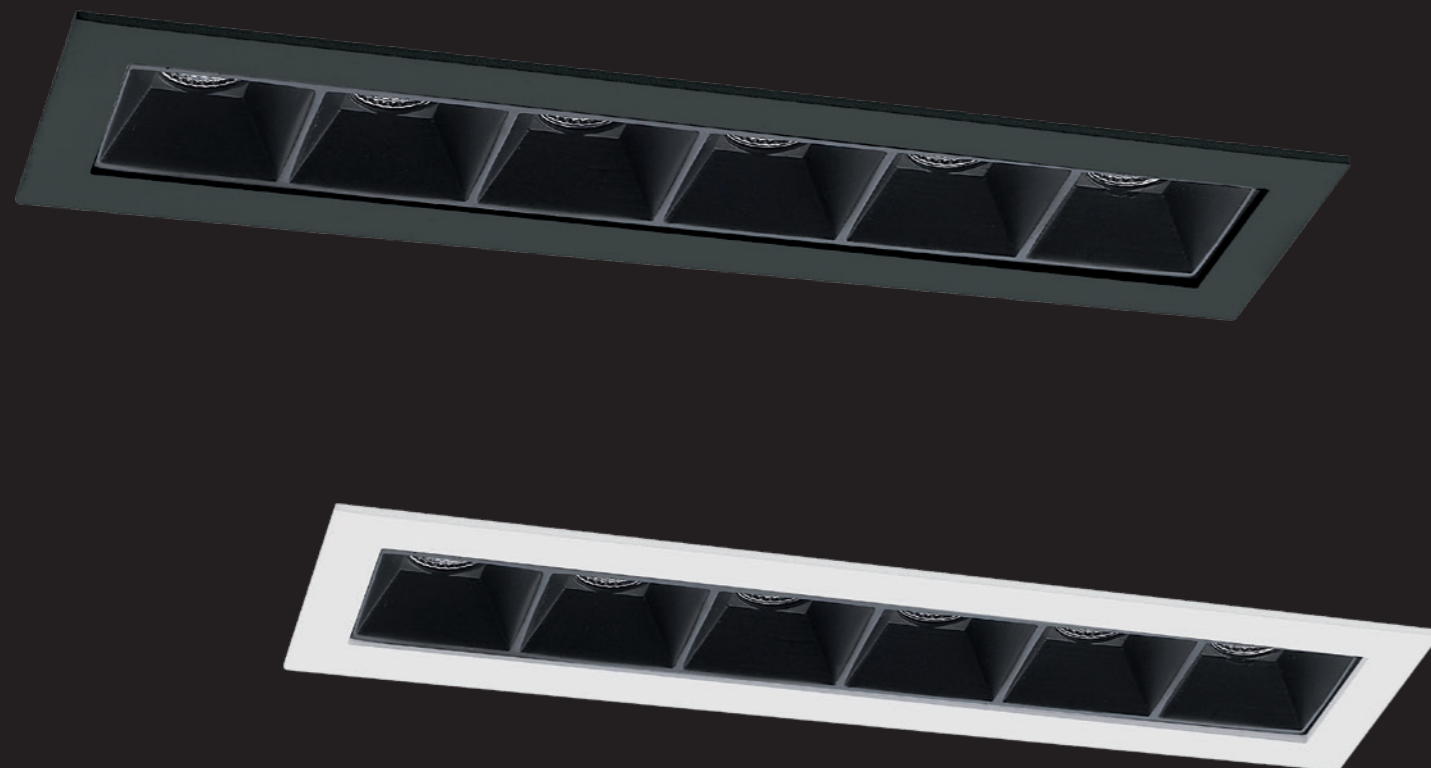

3 years warranty

Sei

Description	Beam angle	white	black
760lm 927 10W	15°	302DW92715F0	302DB92715F0
850lm 930 10W	15°	302DW93015F0	302DB93015F0
760lm 927 10W	30°	302DW92730F0	302DB92730F0
850lm 930 10W	30°	302DW93030F0	302DB93030F0
760lm 927 10W	45°	302DW92745F0	302DB92745F0
850lm 930 10W	45°	302DW93045F0	302DB93045F0

Family products

Tre p. 42

Dodici p. 46

Dodici Track p. 140

• SEI

This linear luminaire Sei includes 6 (Sei) light sources, has very low glare (UGR <19) and offers 3 different beam angles options (15°, 30°, 45°). Thanks to these options and low installation height it is an ideal solution for corridors, pathways, or narrow hallways. The maximum visual comfort makes the luminaire suitable for residential, commercial, or retail applications.