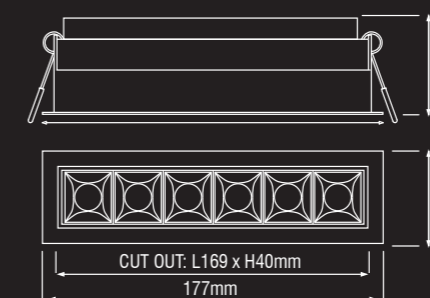

3 years warranty

Sei

Description	Beam angle	white	black
760lm 927 10W	15°	302DW92715F0	302DB92715F0
850lm 930 10W	15°	302DW93015F0	302DB93015F0
760lm 927 10W	30°	302DW92730F0	302DB92730F0
850lm 930 10W	30°	302DW93030F0	302DB93030F0
760lm 927 10W	45°	302DW92745F0	302DB92745F0
850lm 930 10W	45°	302DW93045F0	302DB93045F0

Family products

Tre p. 42

Dodici p. 46

Dodici Track p. 140

• SEI

This linear luminaire Sei includes 6 (Sei) light sources, has very low glare (UGR <19) and offers 3 different beam angles options (15°, 30°, 45°). Thanks to these options and low installation height it is an ideal solution for corridors, pathways, or narrow hallways. The maximum visual comfort makes the luminaire suitable for residential, commercial, or retail applications.