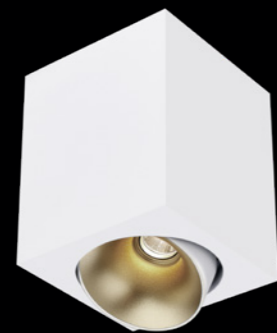

5 years warranty

NEW  
COPPER REFLECTOR

BLACK/GOLD

BLACK/SILVER HIGH GLOSS

BLACK/WHITE

BLACK/BLACK HIGH GLOSS

BLACK/BLACK MATT

BLACK/CHROME

## • DEA FAUNA

The Dea Fauna is a square tiltable surface-mounted downlight. It's truly is an outstanding feature in every environment. This downlight offers the same sizes and lumen packages as our recessed downlights. This guarantees a very high performance, also in rooms where ceilings don't permit recessed luminaires. Make your choice out of the six available colour options and the endless applications.

Family products

p. 262 / p. 267

View full specs on [karizmaluce.com](http://karizmaluce.com)

WHITE/GOLD

WHITE/SILVER HIGH GLOSS

WHITE/WHITE

WHITE/BLACK HIGH GLOSS

WHITE/BLACK MATT

WHITE/CHROME

Dea Fauna S

Description	reflector	∧	white	black
830lm 927 10.5W	black high gloss	40°	404DW92740BGFO	404DB92740BGFO
860lm 930 10.5W	black high gloss	40°	404DW93040BGFO	404DB93040BGFO
870lm 940 10.5W	black high gloss	40°	404DW94040BGFO	404DB94040BGFO
900lm 927 10.5W	silver high gloss	40°	404DW92740SGFO	404DB92740SGFO
950lm 930 10.5W	silver high gloss	40°	404DW93040SGFO	404DB93040SGFO
960lm 940 10.5W	silver high gloss	40°	404DW94040SGFO	404DB94040SGFO
890lm 927 10.5W	chrome	40°	404DW92740CHFO	404DB92740CHFO
930lm 930 10.5W	chrome	40°	404DW93040CHFO	404DB93040CHFO
940lm 940 10.5W	chrome	40°	404DW94040CHFO	404DB94040CHFO
840lm 927 10.5W	white	40°	404DW92740WHFO	404DB92740WHFO
880lm 930 10.5W	white	40°	404DW93040WHFO	404DB93040WHFO
890lm 940 10.5W	white	40°	404DW94040WHFO	404DB94040WHFO
840lm 927 10.5W	gold	40°	404DW92740GFO	404DB92740GFO
880lm 930 10.5W	gold	40°	404DW93040GFO	404DB93040GFO
890lm 940 10.5W	gold	40°	404DW94040GFO	404DB94040GFO
760lm 927 10.5W	black matt	40°	404DW92740BMFO	404DB92740BMFO
800lm 930 10.5W	black matt	40°	404DW93040BMFO	404DB93040BMFO
810lm 940 10.5W	black matt	40°	404DW94040BMFO	404DB94040BMFO