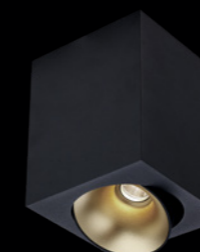

Dea Fauna M

Description	reflector	∧	white	black
1140lm 927 14W	black high gloss	40°	403EW92740BGFO	403EB92740BGFO
1180lm 930 14W	black high gloss	40°	403EW93040BGFO	403EB93040BGFO
1200lm 940 14W	black high gloss	40°	403EW94040BGFO	403EB94040BGFO
1240lm 927 14W	silver high gloss	40°	403EW92740SGFO	403EB92740SGFO
1290lm 930 14W	silver high gloss	40°	403FW93040SGFO	403FB93040SGFO
1300lm 940 14W	silver high gloss	40°	403FW94040SGFO	403FB94040SGFO
1200lm 927 14W	chrome	40°	403EW92740CHFO	403EB92740CHFO
1260lm 930 14W	chrome	40°	403FW93040CHFO	403FB93040CHFO
1270lm 940 14W	chrome	40°	403FW94040CHFO	403FB94040CHFO
1160lm 927 14W	white	40°	403EW92740WHFO	403EB92740WHFO
1200lm 930 14W	white	40°	403EW93040WHFO	403EB93040WHFO
1220lm 940 14W	white	40°	403EW94040WHFO	403EB94040WHFO
1160lm 927 14W	gold	40°	403EW92740GFO	403EB92740GFO
1200lm 930 14W	gold	40°	403EW93040GFO	403EB93040GFO
1220lm 940 14W	gold	40°	403EW94040GFO	403EB94040GFO
1060lm 927 14W	black matt	40°	403EW92740BMFO	403EB92740BMFO
1120lm 930 14W	black matt	40°	403EW93040BMFO	403EB93040BMFO
1130lm 940 14W	black matt	40°	403EW94040BMFO	403EB94040BMFO