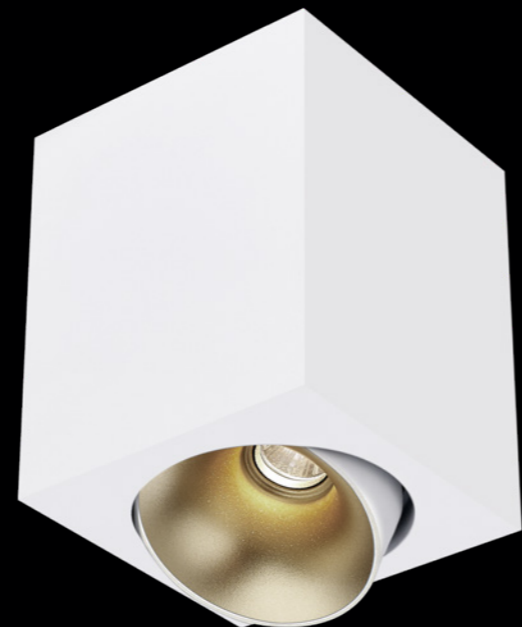

5 years warranty

NEW  
COPPER REFLECTOR

BLACK/GOLD

BLACK/SILVER HIGH GLOSS

BLACK/WHITE

BLACK/BLACK HIGH GLOSS

BLACK/BLACK MATT

BLACK/CHROME

## • DEA FAUNA

The Dea Fauna is a square tiltable surface-mounted downlight. It's truly is an outstanding feature in every environment. This downlight offers the same sizes and lumen packages as our recessed downlights. This guarantees a very high performance, also in rooms where ceilings don't permit recessed luminaires. Make your choice out of the six available colour options and the endless applications.

Family products

p. 262 / p. 267

View full specs on [karizmaluce.com](http://karizmaluce.com)

WHITE/GOLD

WHITE/SILVER HIGH GLOSS

WHITE/WHITE

WHITE/BLACK HIGH GLOSS

WHITE/BLACK MATT

WHITE/CHROME

Dea Fauna S

Description	reflector	∧	white	black
830lm 927 10.5W	black high gloss	40°	404DW92740BGFO	404DB92740BGFO
860lm 930 10.5W	black high gloss	40°	404DW93040BGFO	404DB93040BGFO
870lm 940 10.5W	black high gloss	40°	404DW94040BGFO	404DB94040BGFO
900lm 927 10.5W	silver high gloss	40°	404DW92740SGFO	404DB92740SGFO
950lm 930 10.5W	silver high gloss	40°	404DW93040SGFO	404DB93040SGFO
960lm 940 10.5W	silver high gloss	40°	404DW94040SGFO	404DB94040SGFO
890lm 927 10.5W	chrome	40°	404DW92740CHFO	404DB92740CHFO
930lm 930 10.5W	chrome	40°	404DW93040CHFO	404DB93040CHFO
940lm 940 10.5W	chrome	40°	404DW94040CHFO	404DB94040CHFO
840lm 927 10.5W	white	40°	404DW92740WHFO	404DB92740WHFO
880lm 930 10.5W	white	40°	404DW93040WHFO	404DB93040WHFO
890lm 940 10.5W	white	40°	404DW94040WHFO	404DB94040WHFO
840lm 927 10.5W	gold	40°	404DW92740GFO	404DB92740GFO
880lm 930 10.5W	gold	40°	404DW93040GFO	404DB93040GFO
890lm 940 10.5W	gold	40°	404DW94040GFO	404DB94040GFO
760lm 927 10.5W	black matt	40°	404DW92740BMFO	404DB92740BMFO
800lm 930 10.5W	black matt	40°	404DW93040BMFO	404DB93040BMFO
810lm 940 10.5W	black matt	40°	404DW94040BMFO	404DB94040BMFO