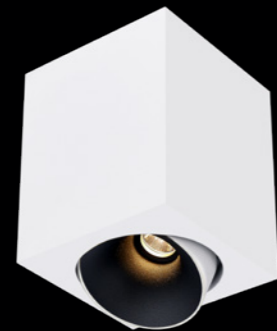

WHITE/BLACK MATT