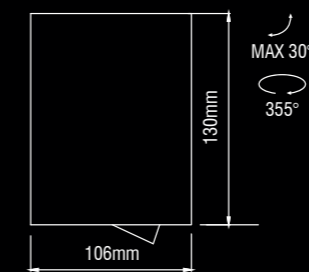

Dea Fauna M

Description	reflector	∧	white	black
1140lm 927 14W	black high gloss	40°	403EW92740BGFO	403EB92740BGFO
1180lm 930 14W	black high gloss	40°	403EW93040BGFO	403EB93040BGFO
1200lm 940 14W	black high gloss	40°	403EW94040BGFO	403EB94040BGFO
1240lm 927 14W	silver high gloss	40°	403EW92740SGFO	403EB92740SGFO
1290lm 930 14W	silver high gloss	40°	403FW93040SGFO	403FB93040SGFO
1300lm 940 14W	silver high gloss	40°	403FW94040SGFO	403FB94040SGFO
1200lm 927 14W	chrome	40°	403EW92740CHFO	403EB92740CHFO
1260lm 930 14W	chrome	40°	403FW93040CHFO	403FB93040CHFO
1270lm 940 14W	chrome	40°	403FW94040CHFO	403FB94040CHFO
1160lm 927 14W	white	40°	403EW92740WHFO	403EB92740WHFO
1200lm 930 14W	white	40°	403EW93040WHFO	403EB93040WHFO
1220lm 940 14W	white	40°	403EW94040WHFO	403EB94040WHFO
1160lm 927 14W	gold	40°	403EW92740GFO	403EB92740GFO
1200lm 930 14W	gold	40°	403EW93040GFO	403EB93040GFO
1220lm 940 14W	gold	40°	403EW94040GFO	403EB94040GFO
1060lm 927 14W	black matt	40°	403EW92740BMFO	403EB92740BMFO
1120lm 930 14W	black matt	40°	403EW93040BMFO	403EB93040BMFO
1130lm 940 14W	black matt	40°	403EW94040BMFO	403EB94040BMFO