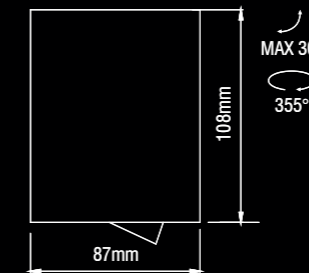

WHITE/CHROME

Dea Fauna S

Description	reflector	∧	white	black
830lm 927 10.5W	black high gloss	40°	404DW92740BGFO	404DB92740BGFO
860lm 930 10.5W	black high gloss	40°	404DW93040BGFO	404DB93040BGFO
870lm 940 10.5W	black high gloss	40°	404DW94040BGFO	404DB94040BGFO
900lm 927 10.5W	silver high gloss	40°	404DW92740SGFO	404DB92740SGFO
950lm 930 10.5W	silver high gloss	40°	404DW93040SGFO	404DB93040SGFO
960lm 940 10.5W	silver high gloss	40°	404DW94040SGFO	404DB94040SGFO
890lm 927 10.5W	chrome	40°	404DW92740CHFO	404DB92740CHFO
930lm 930 10.5W	chrome	40°	404DW93040CHFO	404DB93040CHFO
940lm 940 10.5W	chrome	40°	404DW94040CHFO	404DB94040CHFO
840lm 927 10.5W	white	40°	404DW92740WHFO	404DB92740WHFO
880lm 930 10.5W	white	40°	404DW93040WHFO	404DB93040WHFO
890lm 940 10.5W	white	40°	404DW94040WHFO	404DB94040WHFO
840lm 927 10.5W	gold	40°	404DW92740GFO	404DB92740GFO
880lm 930 10.5W	gold	40°	404DW93040GFO	404DB93040GFO
890lm 940 10.5W	gold	40°	404DW94040GFO	404DB94040GFO
760lm 927 10.5W	black matt	40°	404DW92740BMFO	404DB92740BMFO
800lm 930 10.5W	black matt	40°	404DW93040BMFO	404DB93040BMFO
810lm 940 10.5W	black matt	40°	404DW94040BMFO	404DB94040BMFO