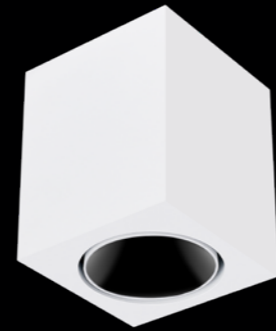

WHITE/BLACK HIGH GLOSS