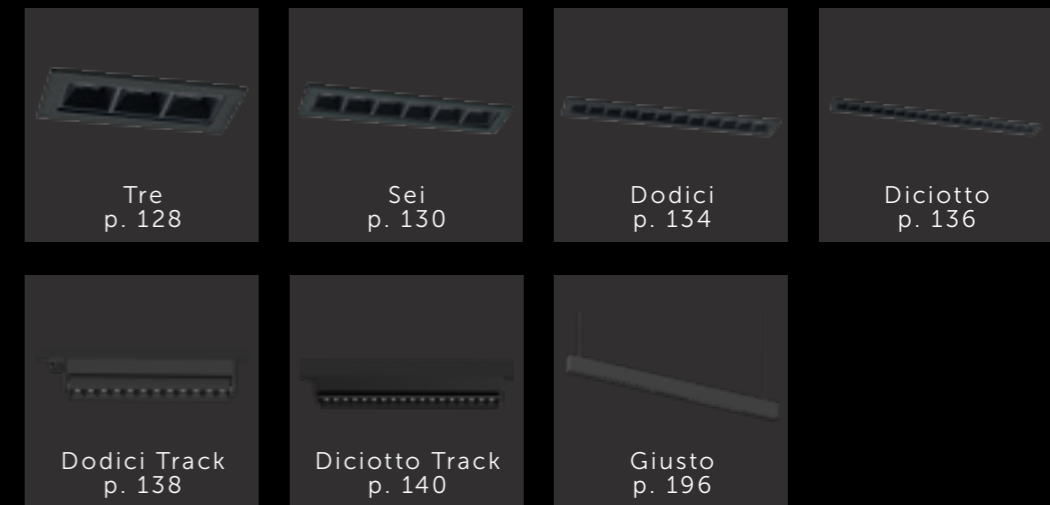

5 years warranty

• VENTIQUATTRO TRACK

The Ventiquattro Track proves that major measures can also have a subtle side. The Ventiquattro Track (24 light sources, 666 mm) is our longest track luminaire. But thanks to its versatility in applications this allrounder is also able to make a modest impression. Whatever you prefer, this big boy gets the job done in any spacious office or showroom.

Ventiquattro Track

Description	∧	white	black
2700lm 927 40W	15°	703KW92715F0	703KB92715F0
2850lm 930 40W	15°	703LW93015F0	703LB93015F0
3000lm 830 40W	15°	703MW83015F0	703MB83015F0
2700lm 927 40W	30°	703KW92730F0	703KB92730F0
2850lm 930 40W	30°	703LW93030F0	703LB93030F0
3000lm 830 40W	30°	703MW83030F0	703MB83030F0
2700lm 927 40W	45°	703KW92745F0	703KB92745F0
2850lm 930 40W	45°	703LW93045F0	703LB93045F0
3000lm 830 40W	45°	703MW83045F0	703MB83045F0

Family products

Tre
p. 128

Sei
p. 130

Dodici
p. 134

Diciotto
p. 136

Dodici Track
p. 138

Diciotto Track
p. 140

Giusto
p. 196