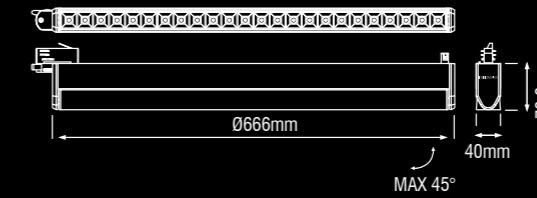

5 years warranty

• VENTIQUATTRO TRACK

The Ventiquattro Track proves that major measures can also have a subtle side. The Ventiquattro Track (24 light sources, 666 mm) is our longest track luminaire. But thanks to its versatility in applications this allrounder is also able to make a modest impression. Whatever you prefer, this big boy gets the job done in any spacious office or showroom.

Ventiquattro Track

Description	∧	white	black
2700lm 927 40W	15°	703KW92715F0	703KB92715F0
2850lm 930 40W	15°	703LW93015F0	703LB93015F0
3000lm 830 40W	15°	703MW83015F0	703MB83015F0
2700lm 927 40W	30°	703KW92730F0	703KB92730F0
2850lm 930 40W	30°	703LW93030F0	703LB93030F0
3000lm 830 40W	30°	703MW83030F0	703MB83030F0
2700lm 927 40W	45°	703KW92745F0	703KB92745F0
2850lm 930 40W	45°	703LW93045F0	703LB93045F0
3000lm 830 40W	45°	703MW83045F0	703MB83045F0