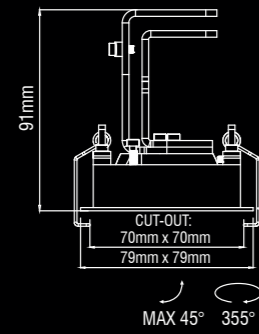

Family products

Solo

Description	∧	white	black
620lm 927 9W	42°	103CW9274200	103CB9274200
660lm 930 9W	42°	103CW9304200	103CB9304200
820lm 840 9W	42°	103DW8404200	103DB8404200

Driver (350mA/26.5Vf) must be ordered separately.

Solo Grande

Description	∧	white	black
1750lm 927 17.5W	24°	104HW9272400	104HB9272400
1833lm 930 17.5W	24°	104HW9302400	104HB9302400
2180lm 940 17.5W	24°	104IW9402400	104IB9402400
1750lm 927 17.5W	38°	104HW9273800	104HB9273800
1833lm 930 17.5W	38°	104HW9303800	104HB9303800
2180lm 940 17.5W	38°	104IW9403800	104IB9403800
1750lm 927 17.5W	45°	104HW9274500	104HB9274500
1833lm 930 17.5W	45°	104HW9304500	104HB9304500
2180lm 940 17.5W	45°	104IW9404500	104IB9404500