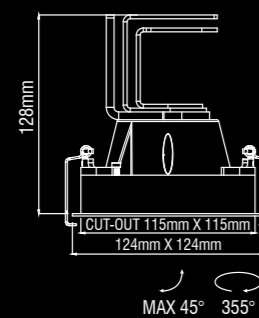

Family products

Solo

Description	∧	white	black
620lm 927 9W	42°	103CW9274200	103CB9274200
660lm 930 9W	42°	103CW9304200	103CB9304200
820lm 840 9W	42°	103DW8404200	103DB8404200

Driver (350mA/26.5Vf) must be ordered separately.

Solo Grande

Description	∧	white	black
1750lm 927 17.5W	24°	104HW9272400	104HB9272400
1833lm 930 17.5W	24°	104HW9302400	104HB9302400
2180lm 940 17.5W	24°	104IW9402400	104IB9402400
1750lm 927 17.5W	38°	104HW9273800	104HB9273800
1833lm 930 17.5W	38°	104HW9303800	104HB9303800
2180lm 940 17.5W	38°	104IW9403800	104IB9403800
1750lm 927 17.5W	45°	104HW9274500	104HB9274500
1833lm 930 17.5W	45°	104HW9304500	104HB9304500
2180lm 940 17.5W	45°	104IW9404500	104IB9404500