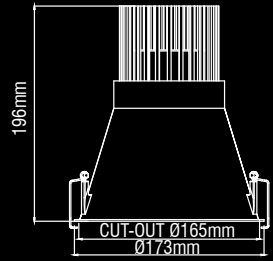

Profondo Grande

Description	^	white	black
2600lm 927 25W	30°	203KW9273000	203KB9273000
2700lm 930 25W	30°	203KW9303000	203KB9303000
3250lm 840 25W	30°	203NW8403000	203NB8403000
2600lm 927 25W	60°	203KW9276000	203KB9276000
2700lm 930 25W	60°	203KW9306000	203KB9306000
3250lm 840 25W	60°	203NW8406000	203NB8406000

Driver (700mA/35Vf) must be ordered separately.