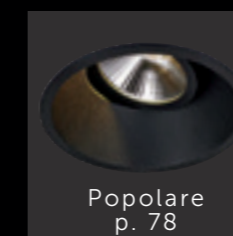

5 years warranty

Popolare Lente

| Description | ∧ | white | black |
|--------------|-----|--------------|--------------|
| 705lm 927 9W | 22° | 108CW9272200 | 108CB9272200 |
| 720lm 930 9W | 22° | 108CW9302200 | 108CB9302200 |
| 930lm 840 9W | 22° | 108DW8402200 | 108DB8402200 |
| 705lm 927 9W | 36° | 108CW9273600 | 108CB9273600 |
| 720lm 930 9W | 36° | 108CW9303600 | 108CB9303600 |
| 930lm 840 9W | 36° | 108DW8403600 | 108DB8403600 |
| 705lm 927 9W | 60° | 108CW9276000 | 108CB9276000 |
| 720lm 930 9W | 60° | 108CW9306000 | 108CB9306000 |
| 930lm 840 9W | 60° | 108DW8406000 | 108DB8406000 |

Driver (500mA/18.4Vf) must be ordered separately.

Family products

Popolare p. 78

• POPOLARE LENTE

The Popolare Lente is a deep recessed led module with optical lens. This helps to create a calm and clean lighting atmosphere in hotel rooms, hallways, lobby's and restaurants. The Karizma Luce Popolare Lente is very popular amongst architects and is often used in hospitality lighting.