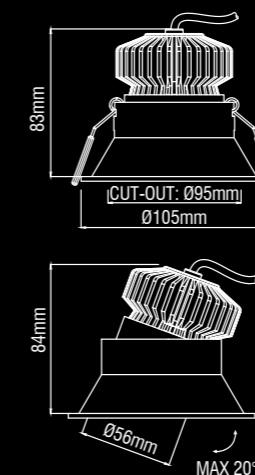

5 years warranty

Popolare Lente

| Description | ∧ | white | black |
|--------------|-----|--------------|--------------|
| 705lm 927 9W | 22° | 108CW9272200 | 108CB9272200 |
| 720lm 930 9W | 22° | 108CW9302200 | 108CB9302200 |
| 930lm 840 9W | 22° | 108DW8402200 | 108DB8402200 |
| 705lm 927 9W | 36° | 108CW9273600 | 108CB9273600 |
| 720lm 930 9W | 36° | 108CW9303600 | 108CB9303600 |
| 930lm 840 9W | 36° | 108DW8403600 | 108DB8403600 |
| 705lm 927 9W | 60° | 108CW9276000 | 108CB9276000 |
| 720lm 930 9W | 60° | 108CW9306000 | 108CB9306000 |
| 930lm 840 9W | 60° | 108DW8406000 | 108DB8406000 |

Driver (500mA/18.4Vf) must be ordered separately.

Family products

Popolare p. 78

• POPOLARE LENTE

The Popolare Lente is a deep recessed led module with optical lens. This helps to create a calm and clean lighting atmosphere in hotel rooms, hallways, lobby's and restaurants. The Karizma Luce Popolare Lente is very popular amongst architects and is often used in hospitality lighting.