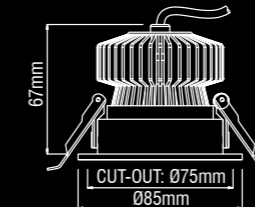

5 years warranty

• PICCOLO LENTE

The Piccolo Lente is a fixed led downlight with a recessed lamp position and optical lens. The different beam angles and colours, together with the high CRI makes the compact Karizma Luce Piccolo Lente a little yet very powerful downlight.

Piccolo lente

Description	∧	white	black
705lm 927 9W	22°	209CW9272200	209CB9272200
720lm 930 9W	22°	209CW9302200	209CB9302200
930lm 840 9W	22°	209DW8402200	209DB8402200
705lm 927 9W	36°	209CW9273600	209CB9273600
720lm 930 9W	36°	209CW9303600	209CB9303600
930lm 840 9W	36°	209DW8403600	209DB8403600
705lm 927 9W	60°	209CW9276000	209CB9276000
720lm 930 9W	60°	209CW9306000	209CB9306000
930lm 840 9W	60°	209DW8406000	209DB8406000