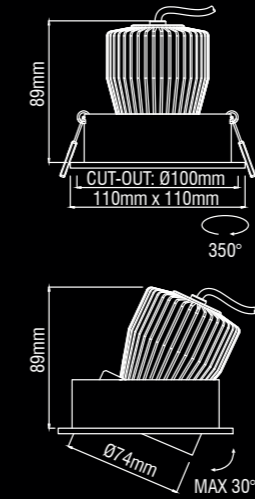

5 years warranty

PIAZZALENTE

The Piazza Lente is an adjustable led downlight. The square shape makes it ideal for use in modern architecture. The spot can be rotated 350°, available with three types of optical lenses. This makes the Karizma Luce Piazza Lente like an Italian square: lively and versatile.

Piazza Lente

Description	^	white	black
705lm 927 9W	22°	118CW9272200	118CB9272200
720lm 930 9W	22°	118CW9302200	118CB9302200
930lm 840 9W	22°	118DW8402200	118DB8402200
705lm 927 9W	36°	118CW9273600	118CB9273600
720lm 930 9W	36°	118CW9303600	118CB9303600
930lm 840 9W	36°	118DW8403600	118DB8403600
705lm 927 9W	60°	118CW9276000	118CB9276000
720lm 930 9W	60°	118CW9306000	118CB9306000
930lm 840 9W	60°	118DW8406000	118DB8406000

Driver (500mA/18.4Vf) must be ordered separately.

1240lm 927 12.5W	30°	118EW9273000	118EB9273000
1280lm 930 12.5W	30°	118FW9303000	118FB9303000
1550lm 840 12.5W	30°	118GW8403000	118GB8403000
1240lm 927 12.5W	40°	118EW9274000	118EB9274000
1280lm 930 12.5W	40°	118FW9304000	118FB9304000
1550lm 840 12.5W	40°	118GW8404000	118GB8404000
1240lm 927 12.5W	60°	118EW9276000	118EB9276000
1280lm 930 12.5W	60°	118FW9306000	118FB9306000
1550lm 840 12.5W	60°	118GW8406000	118GB8406000