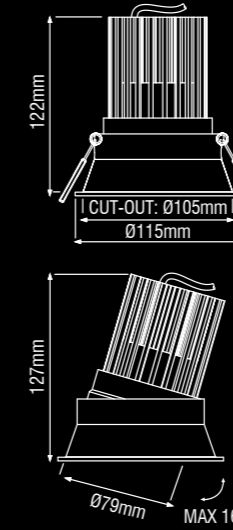

5 years warranty

Luna

Description	∧	white	black
1240lm 927 12W	36°	110EW9273600	110EB9273600
1280lm 930 12W	36°	110FW9303600	110FB9303600
1550lm 840 12W	36°	110GW8403600	110GB8403600

Driver (350mA/33.8-35.9Vf) must be ordered separately.

• LUNA

Just like the moon, Luna provides supernatural delight, creates a pleasant relaxing atmosphere and adjusts to your needs by different options of CCT (2000-4000K) and CRI (up to >93). The LED module (14W) is positioned deeply to avoid a glare and the high IP54 protection makes the Luna perfect for use in a luxurious bathroom or kitchen.