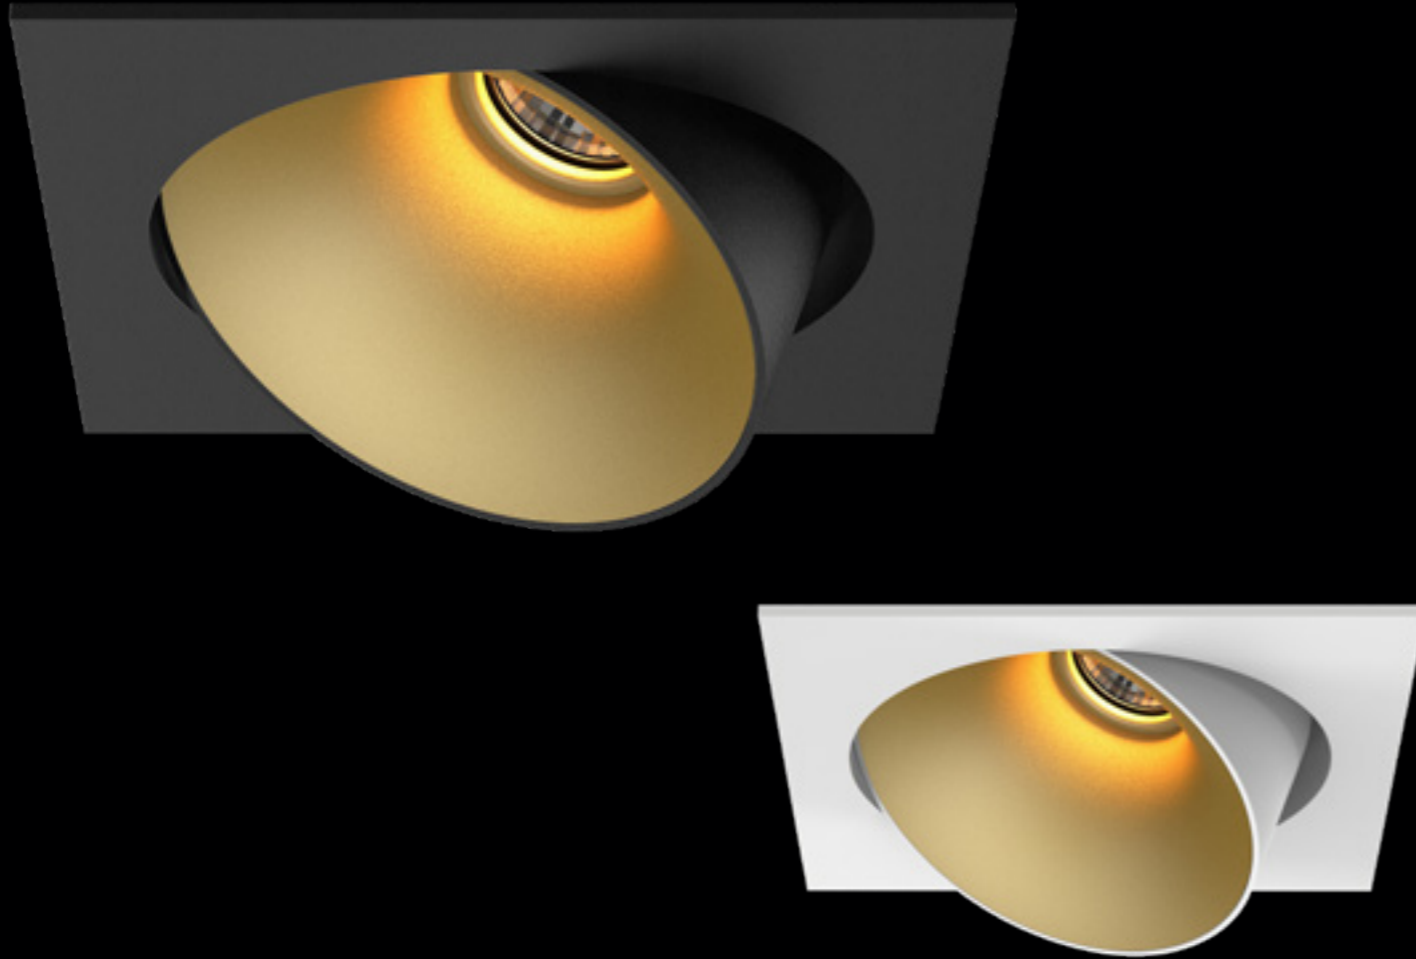

5 years warranty

• DEA CERES

Looking for an even more modern look? The square Dea Ceres adds a touch of magic wherever you want, exactly how you want it. The fresh and modern design makes this luminaire an excellent addition to every office. Choose the White, Silver or Chrome variants and 4000K to create even more fresh working conditions. Gold and Black guarantee a warm and classy output.

WHITE/GOLD

WHITE/SILVER HIGH GLOSS

WHITE/WHITE

WHITE/BLACK HIGH GLOSS

WHITE/BLACK MATT

WHITE/CHROME

Dea Ceres S

Description	reflector	∧	white	black
830lm 927 8.5W	black high gloss	40°	129DW92740BG00	129DB92740BG00
860lm 930 8.5W	black high gloss	40°	129DW93040BG00	129DB93040BG00
870lm 940 8.5W	black high gloss	40°	129DW94040BG00	129DB94040BG00
900lm 927 8.5W	silver high gloss	40°	129DW92740SG00	129DB92740SG00
950lm 930 8.5W	silver high gloss	40°	129DW93040SG00	129DB93040SG00
960lm 940 8.5W	silver high gloss	40°	129DW94040SG00	129DB94040SG00
890lm 927 8.5W	chrome	40°	129DW92740CH00	129DB92740CH00
930lm 930 8.5W	chrome	40°	129DW93040CH00	129DB93040CH00
940lm 940 8.5W	chrome	40°	129DW94040CH00	129DB94040CH00
840lm 927 8.5W	white	40°	129DW92740WH00	129DB92740WH00
880lm 930 8.5W	white	40°	129DW93040WH00	129DB93040WH00
890lm 940 8.5W	white	40°	129DW94040WH00	129DB94040WH00
840lm 927 8.5W	gold	40°	129DW92740GO00	129DB92740GO00
880lm 930 8.5W	gold	40°	129DW93040GO00	129DB93040GO00
890lm 940 8.5W	gold	40°	129DW94040GO00	129DB94040GO00
760lm 927 8.5W	black matt	40°	129DW92740BM00	129DB92740BM00
800lm 930 8.5W	black matt	40°	129DW93040BM00	129DB93040BM00
810lm 940 8.5W	black matt	40°	129DW94040BM00	129DB94040BM00