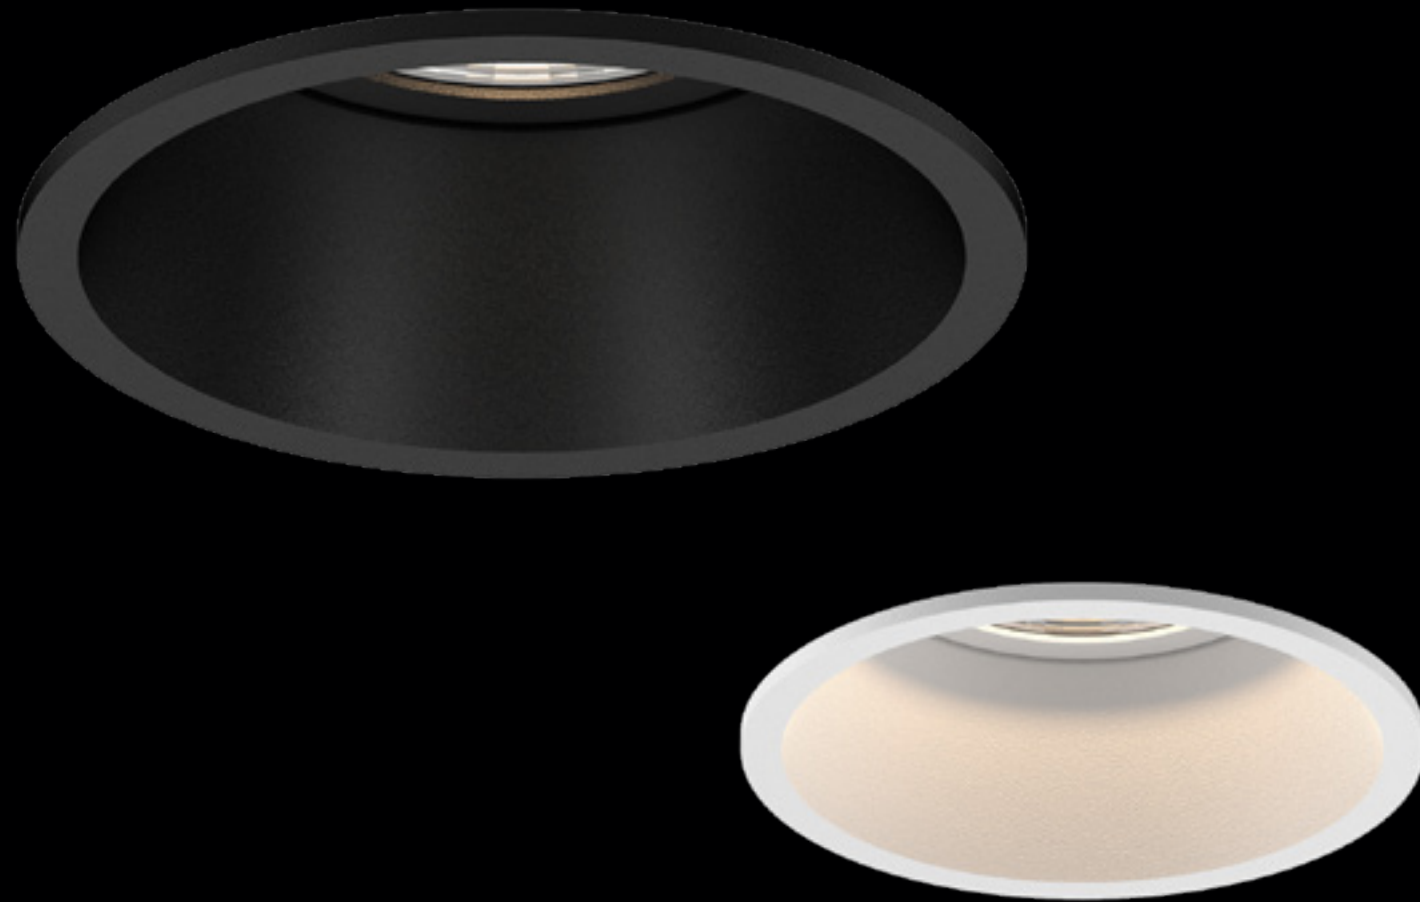

5 years warranty

Cira

Description	∧	white	black
705lm 927 9W	30°	107CW9273000	107CB9273000
720lm 930 9W	30°	107CW9303000	107CB9303000
920lm 840 9W	30°	107DW8403000	107DB8403000
705lm 927 9W	45°	107CW9274500	107CB9274500
720lm 930 9W	45°	107CW9304500	107CB9304500
920lm 840 9W	45°	107DW8404500	107DB8404500

Driver (500mA/18.4Vf) must be ordered separately.

• CIRA

Meet the Cira. This small adjustable spot with a recessed module position is equipped with an aluminium 24°, 30° or 38° reflector. The spot can be tilted up to 15°, so that you can gently create nuances in every interior. Optimize your lighting project with visual comfort, efficiency and light quality of the highest level.