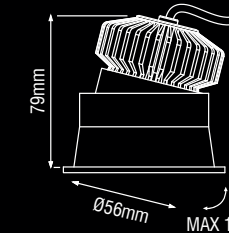

5 years warranty

Cira

Description	∧	white	black
705lm 927 9W	30°	107CW9273000	107CB9273000
720lm 930 9W	30°	107CW9303000	107CB9303000
920lm 840 9W	30°	107DW8403000	107DB8403000
705lm 927 9W	45°	107CW9274500	107CB9274500
720lm 930 9W	45°	107CW9304500	107CB9304500
920lm 840 9W	45°	107DW8404500	107DB8404500

Driver (500mA/18.4Vf) must be ordered separately.

• CIRA

Meet the Cira. This small adjustable spot with a recessed module position is equipped with an aluminium 24°, 30° or 38° reflector. The spot can be tilted up to 15°, so that you can gently create nuances in every interior. Optimize your lighting project with visual comfort, efficiency and light quality of the highest level.