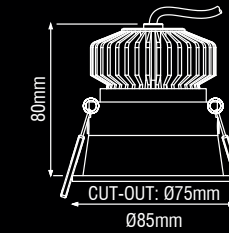

5 years warranty

Cira

Description	∧	white	black
705lm 927 9W	30°	107CW9273000	107CB9273000
720lm 930 9W	30°	107CW9303000	107CB9303000
920lm 840 9W	30°	107DW8403000	107DB8403000
705lm 927 9W	45°	107CW9274500	107CB9274500
720lm 930 9W	45°	107CW9304500	107CB9304500
920lm 840 9W	45°	107DW8404500	107DB8404500

Driver (500mA/18.4Vf) must be ordered separately.

• CIRA

Meet the Cira. This small adjustable spot with a recessed module position is equipped with an aluminium 24°, 30° or 38° reflector. The spot can be tilted up to 15°, so that you can gently create nuances in every interior. Optimize your lighting project with visual comfort, efficiency and light quality of the highest level.