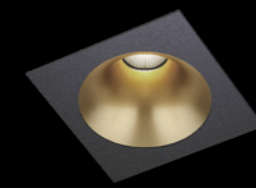

DEA AMOR

DEA CONCORDIA

Housing colors

Reflector colors