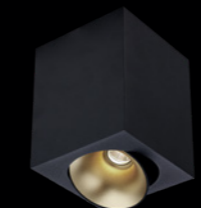

DEA CONCORDIA

DEA FAUNA

Housing colors

Reflector colors