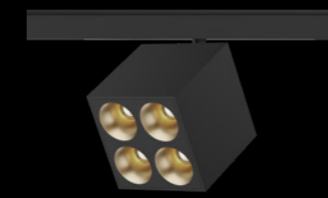

DEA PALLAS QUATTRO-Q