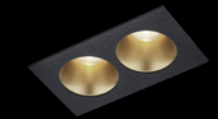

DEA AMON DUO