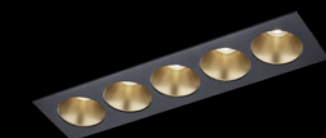

DEA AMON CINQUE