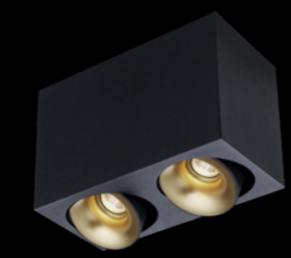

DEA FORTUNA