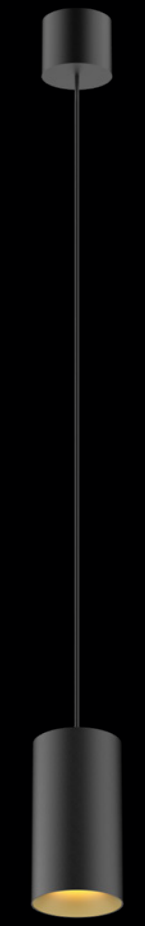

POWERFUL AND REFINED.

The reflectors are also available in 7 contemporary colours. Together with the deep-set light, the tasteful design, and the groundbreaking specifications, this offers a completely new lighting experience.

Sophisticated and yet powerful, as only a goddess can be.

DEA AMATA

DEA AMOR

DEA AMON DUO

DEA CHARON

DEA CURA

DEA JUNO

DEA AMON TRE

DEA AMON CINQUE

DEA CARMENTA

DEA PALL AS-Q

DEA PALLAS QUATTRO-Q

DEA PALLAS CINQUE-Q

DEA CERES

DEA CONCORDIA

DEA DIANA

DEA FLORA

DEA FAUNA

DEA FORTUNA

DEA VESTA

DEA DEVI

DEA DION

DEA DURGA

DEA FERONIA