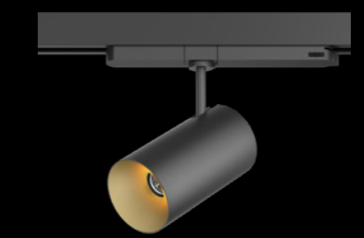

DEA JUNO

DEA CONCORDIA

Housing colors

Reflector colors