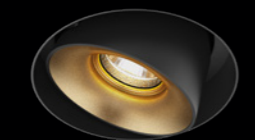

DEA CONCORDIA

DEA DEVI

Housing colors

Reflector colors